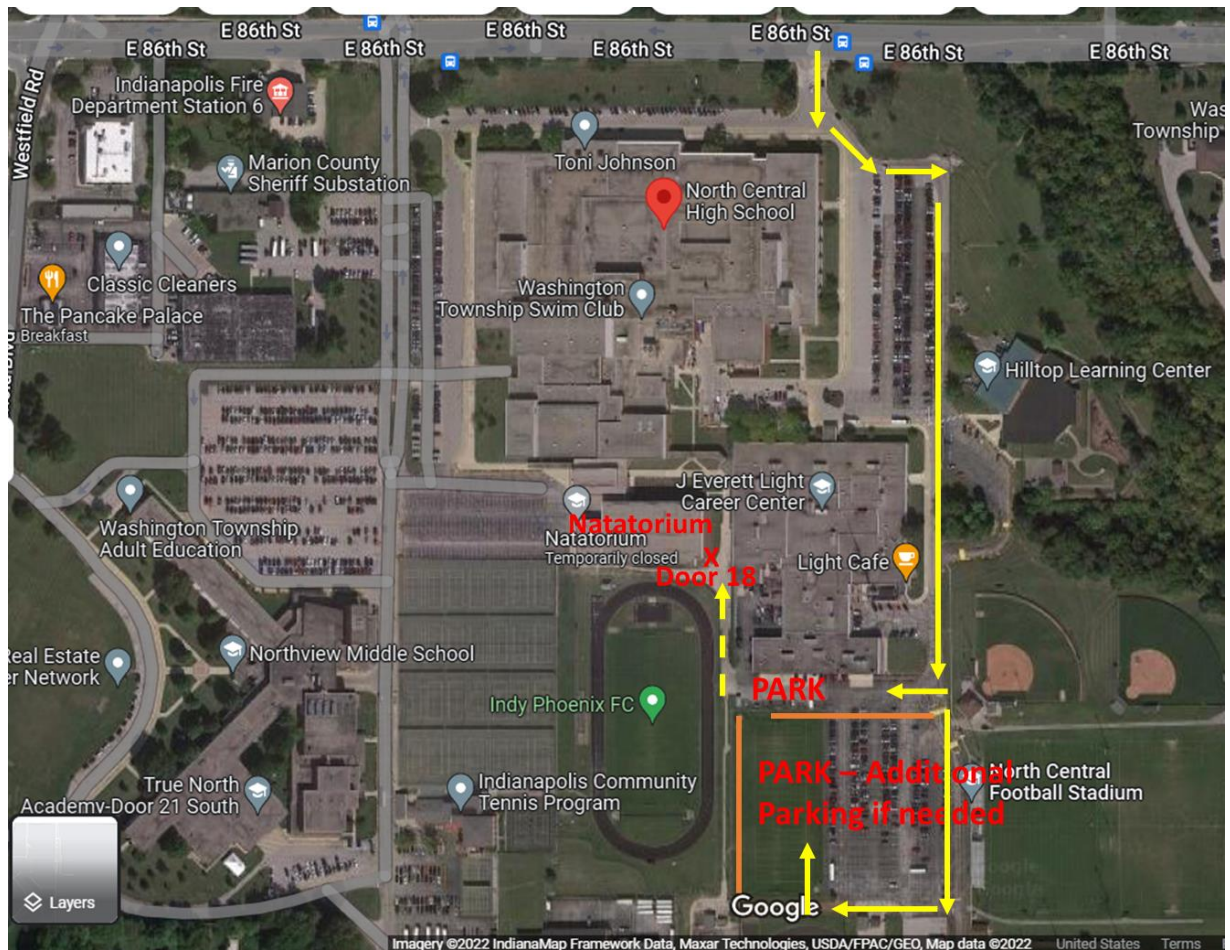

North Central HS Map

- Enter on the east side drive off 86th Street and head south toward the southeast side of the school.
- Park in the area at the back of the J Everett Light Career Center.
- Walk to Door 18 to access the Natatorium.
- Additional parking available in the student parking lot if needed on Saturdays.

ALL CARS MUST BE GONE BEFORE 7 AM DURING SCHOOL DAYS!!!

See pictures below for reference points.

East Side Entrance

Parking Area

Sidewalk to Door 18