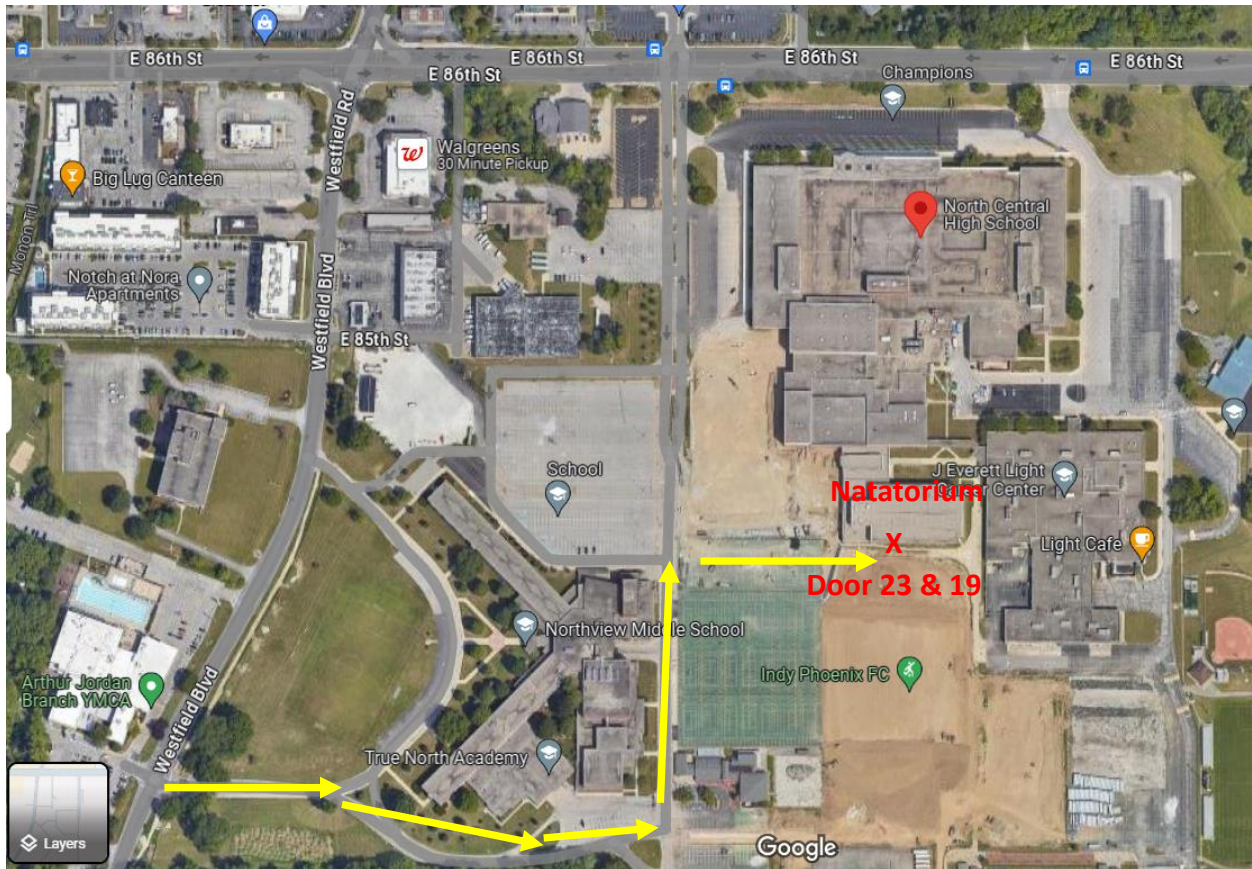

North Central HS Map

- Enter the school campus on the west side off of Westfield .
- Park outside of Door 23 and 19.
- Enter/Exit through Door 19.

ALL CARS MUST BE GONE BEFORE 7 AM DURING SCHOOL DAYS!