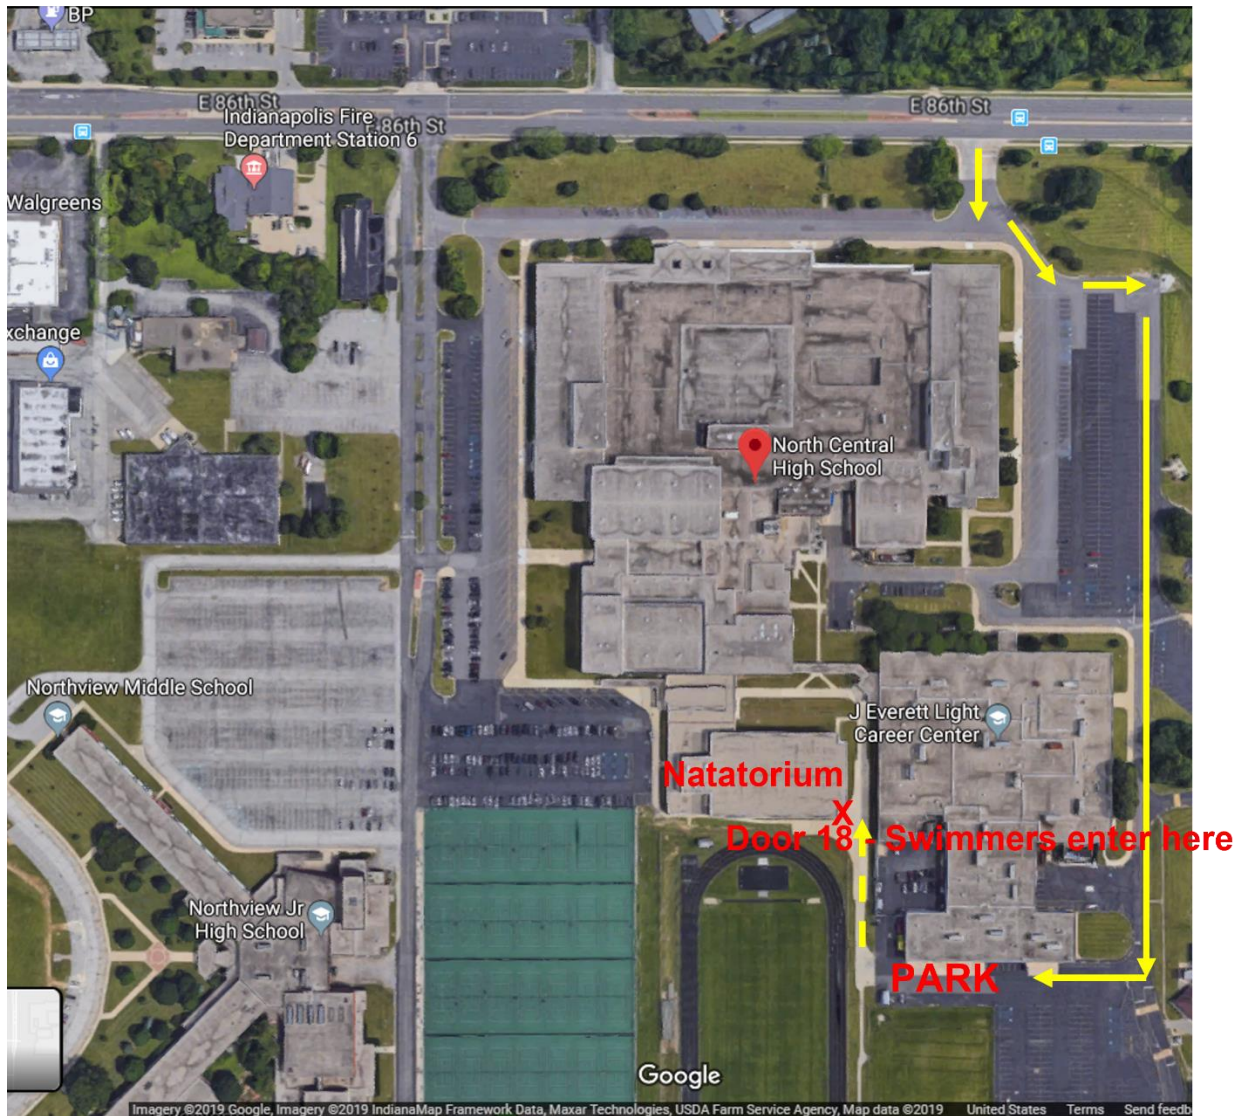

## North Central HS Map

- Enter on the east side drive off 86<sup>th</sup> Street and head south toward the southeast side of the school.
- Park in the area at the back of the J Everett Light Career Center.
- Walk to Door 18 to access the Natatorium.

**ALL CARS MUST BE GONE BEFORE 7 AM!!!**

See pictures below for reference points –

Entrance

**Parking Area**

**Sidewalk to Door 18 on the southeast corner**