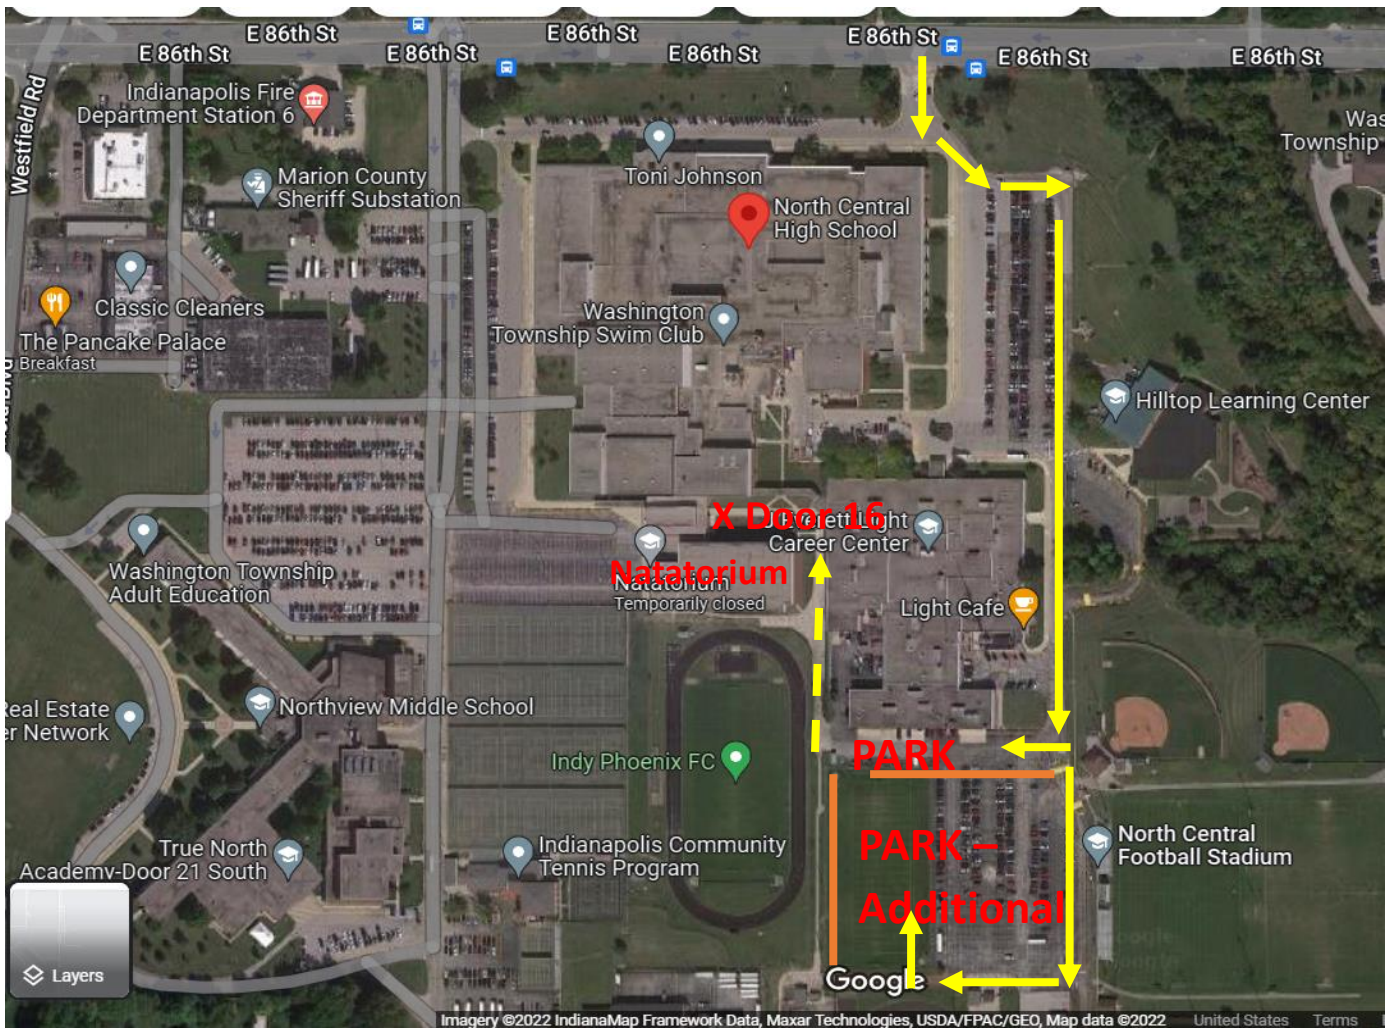

North Central HS Map

- Park in the area at the back of the J Everett Light Career Center.
- Walk to Door 18 to access the Natatorium. If not accessible, continue to Door 16.
- Additional parking available in the student parking lot if needed on Saturdays.

ALL CARS MUST BE GONE BEFORE 7 AM DURING SCHOOL DAYS!!!

See pictures below for reference points.

East Side Entrance

Parking Area

Sidewalk to Door 18