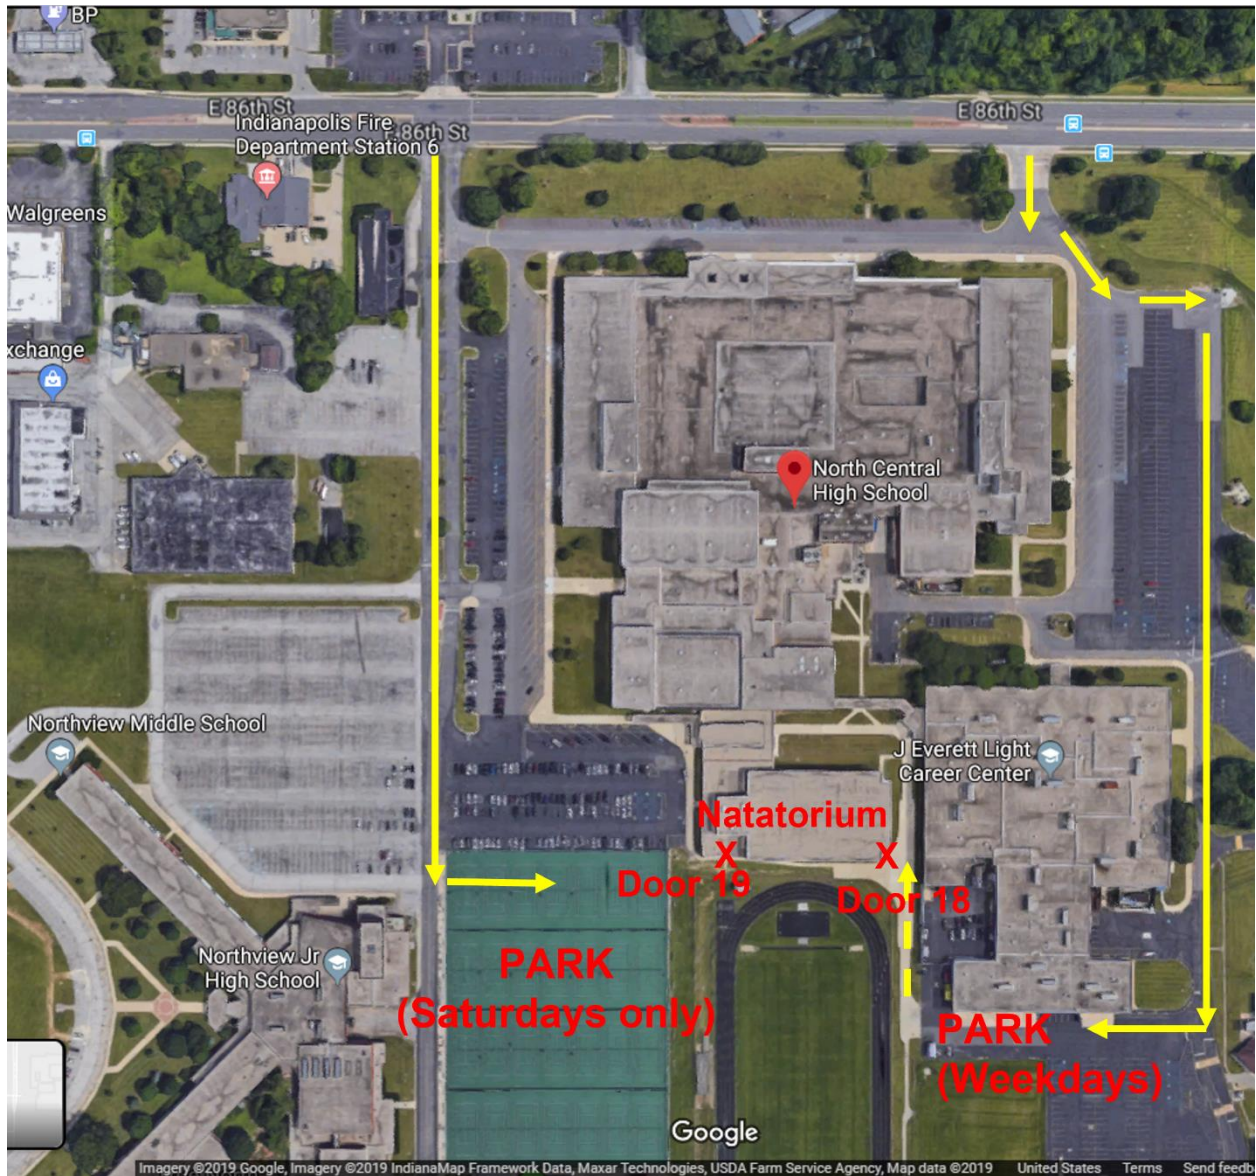

### Weekdays

- Enter on the east side drive off 86<sup>th</sup> Street and head south toward the southeast side of the school.
- Park in the area at the back of the J Everett Light Career Center.
- Walk to Door 18 to access the Natatorium.

## Saturdays ONLY

- Enter on the west side drive off 86<sup>th</sup> Street and head south toward the southwest side of the school.
- Park in the Student parking (formerly the tennis court area).
- Walk to Door 19 to access the Natatorium (if not propped open proceed to Door 18).

## East Side Entrance

## Parking Area

Sidewalk to Door 18 on the southeast corner