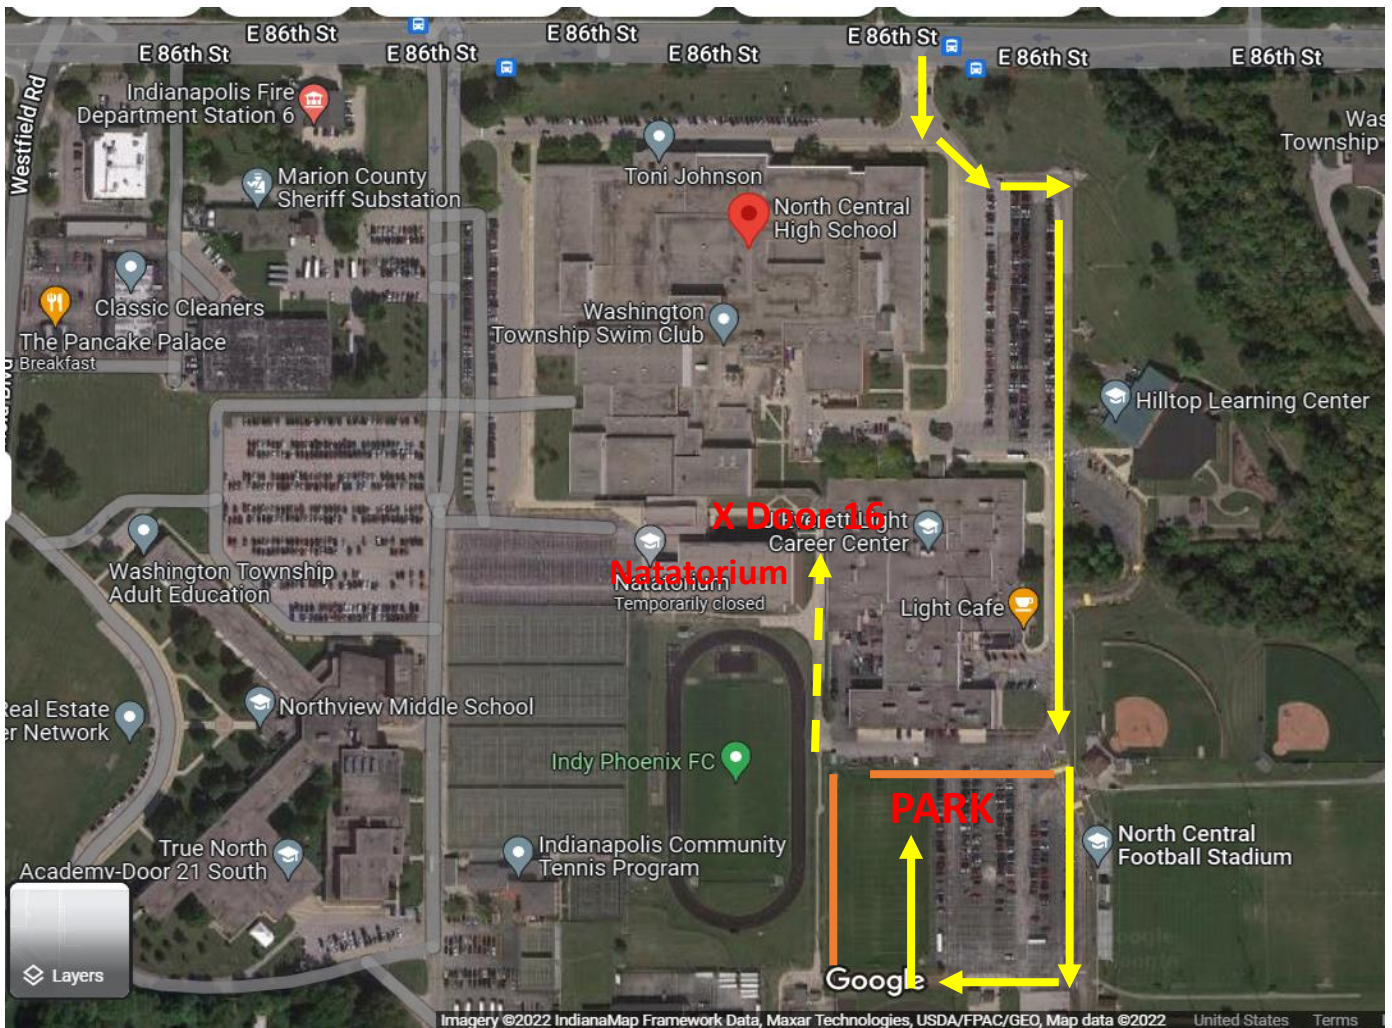

North Central HS Map

- Park in the student lot south of the J Everett Light Career Center.
- Walk to Door 16 to access the Natatorium.

ALL CARS MUST BE GONE BEFORE 7 AM DURING SCHOOL DAYS!!!