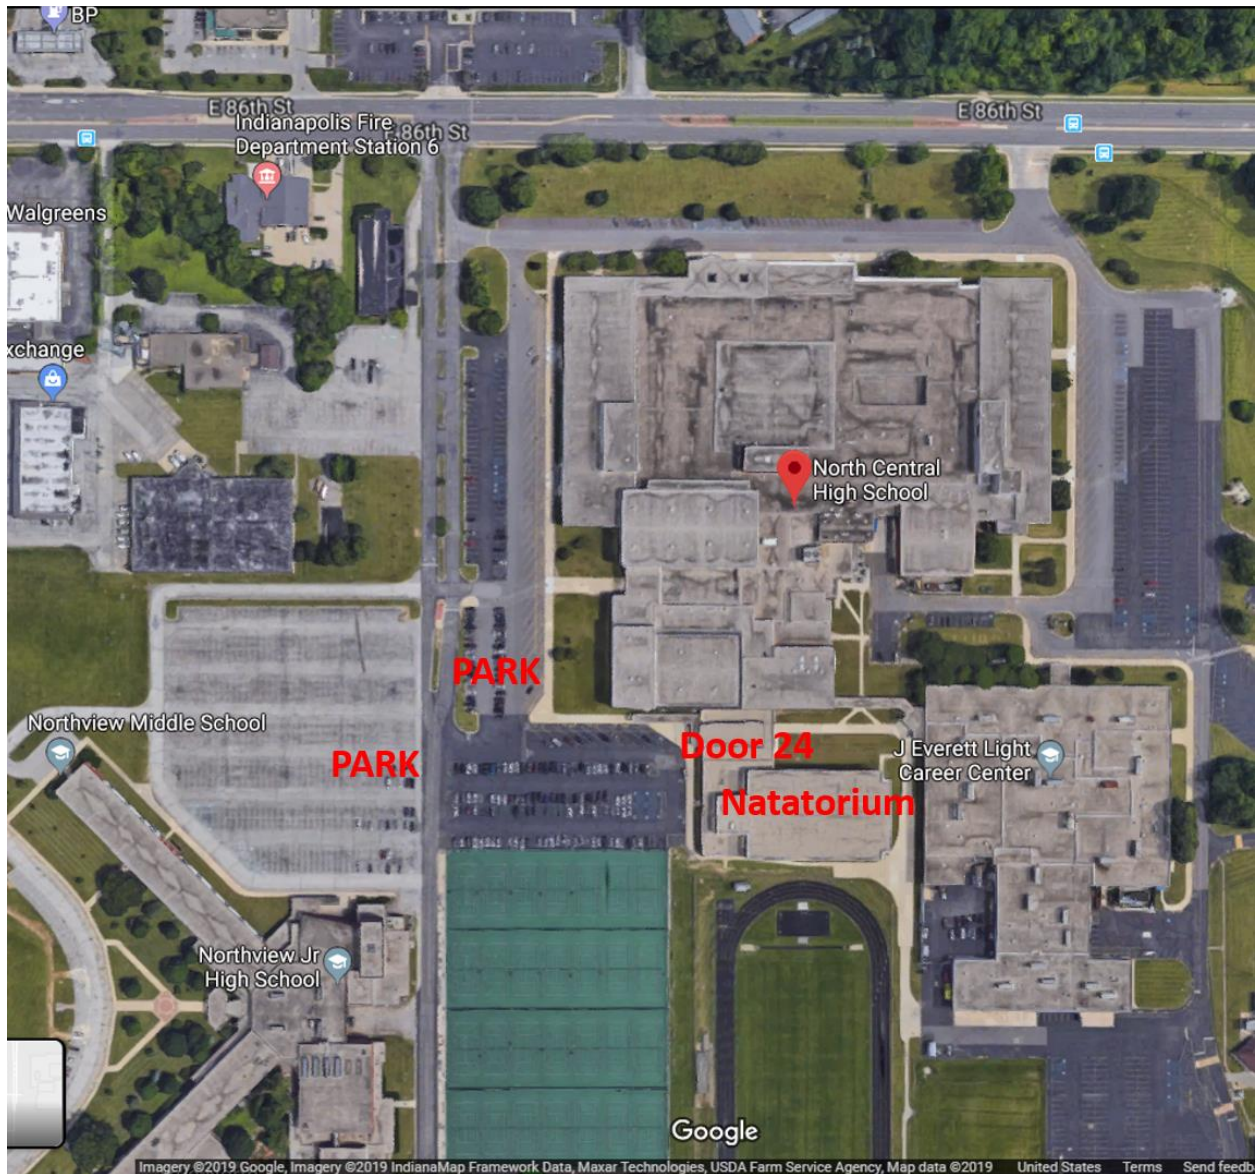

North Central HS Map

Enter on the west side drive off 86th Street and head south toward the southwest side of the school.

Park in the student/visitor lots that run along the west side or across the street near the Northview Middle High School. Do not park in the lot right outside Door 24 near the tennis courts. This lot is reserved for school buses.

Enter through Door 24. Go down the hallway and turn to the right to enter the Natatorium.