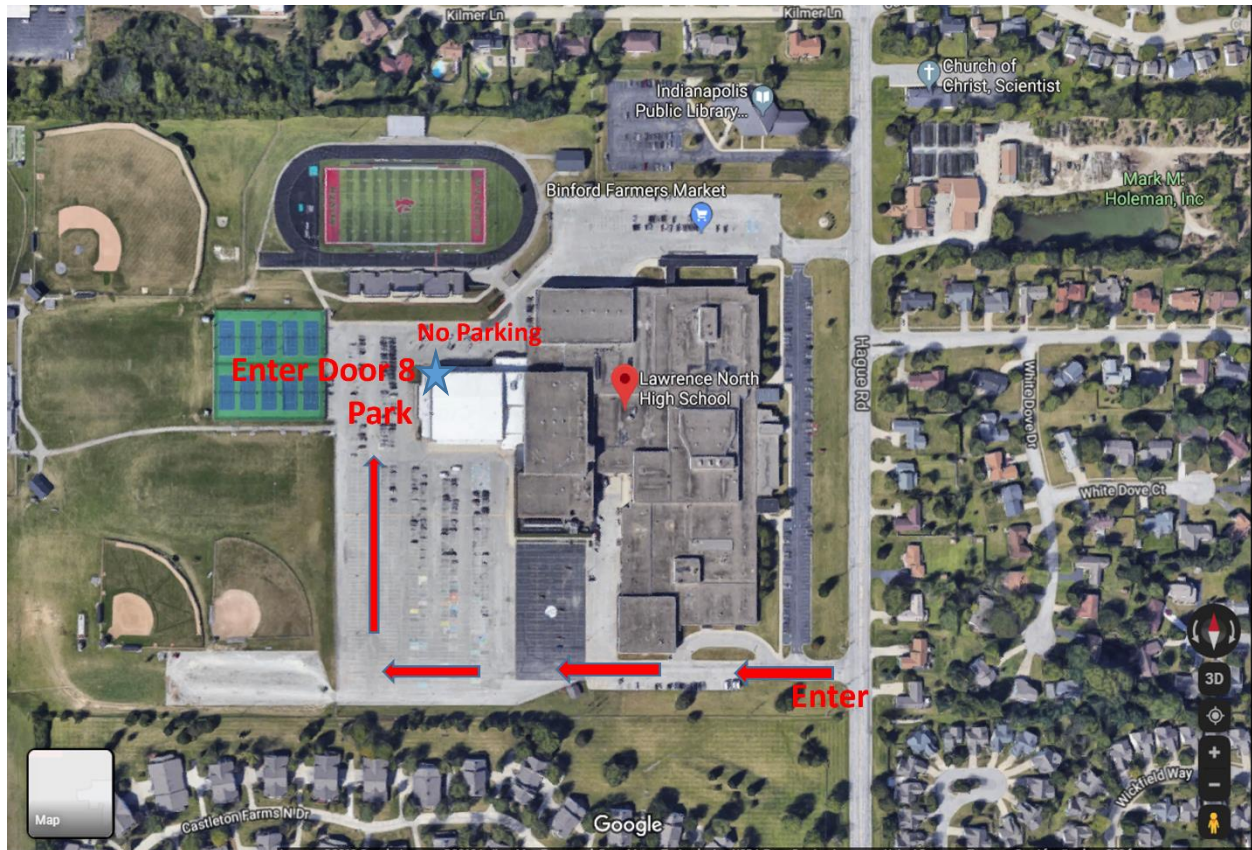

## Lawrence North Map

Enter the South Entrance off Hague Road and head toward the west side of the school.

Park near Door 8 located on the west side of the school. Park on the west side of Door 8 near the fencing. Parking on the north side of Door 8 is for school faculty use only.

Enter through Door 8. Go down the hallway to the pool office on your right. Walk through the pool office to arrive on deck.