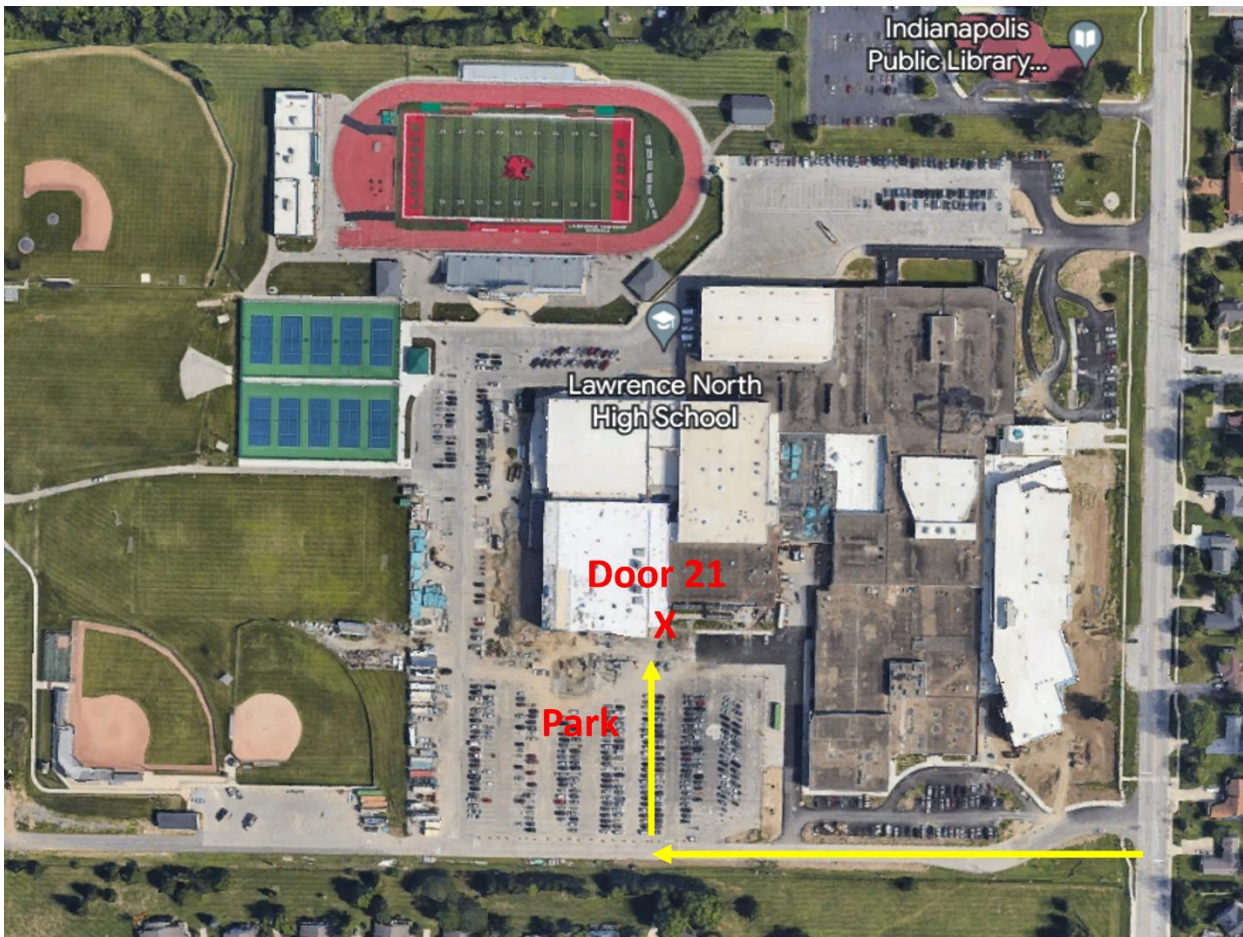

Lawrence North High School Natatorium - 7802 Hague Rd, Indianapolis, IN 46256

- Arrive on the south side of the school campus off Hague Road.
- At the three way stop, take a right.
- Park outside of Door 21 (there is a large green wildcat mounted on the building. See pic below).
- Enter Door 21 and go down the hallway to the very end of the hallway (heading north).
- Take a left (heading west) and proceed down the hallway.
- The pool office is on your left. Enter the pool office to access the pool deck.

Door 21