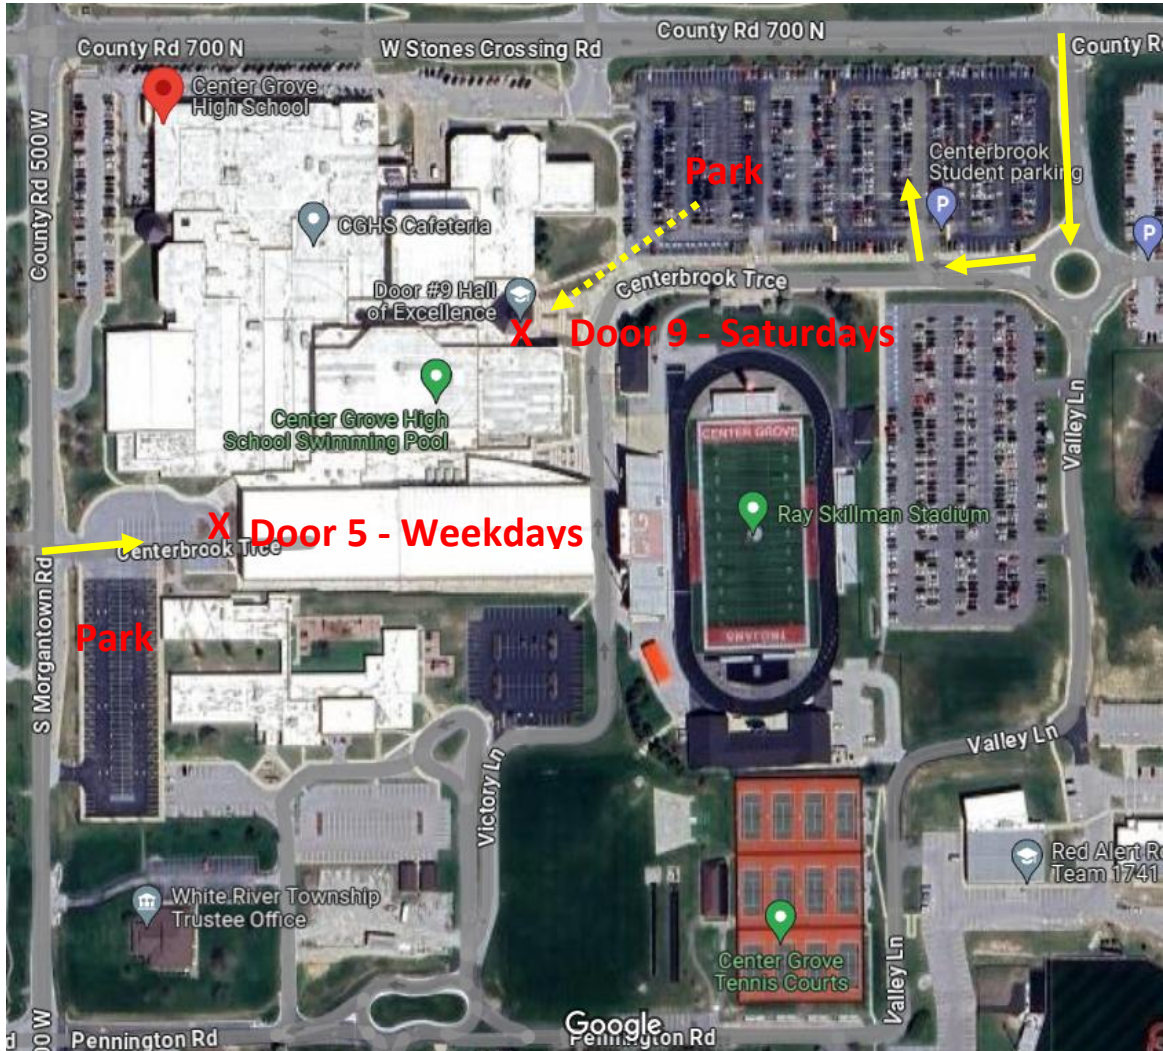

Center Grove High School Map and Directions

Center Grove High School is located at 2717 S Morgantown Rd, Greenwood, IN 46143.

- **Weekdays** – Arrive on the west side of the school off S Morgantown Road. Park in the lot outside of Door 5. Enter/Exit Door 5. Cars must be gone by 7 am!
- **Saturdays** - Arrive on the north side of the school off Stones Crossing Road (County Road 700 N). Park in the student parking lot. Walk to Door 9 on east side of the school. Take the first hallway to the left (Follow sign for West Gym.) Turn right at the end of the hall. Pool will be on the left.