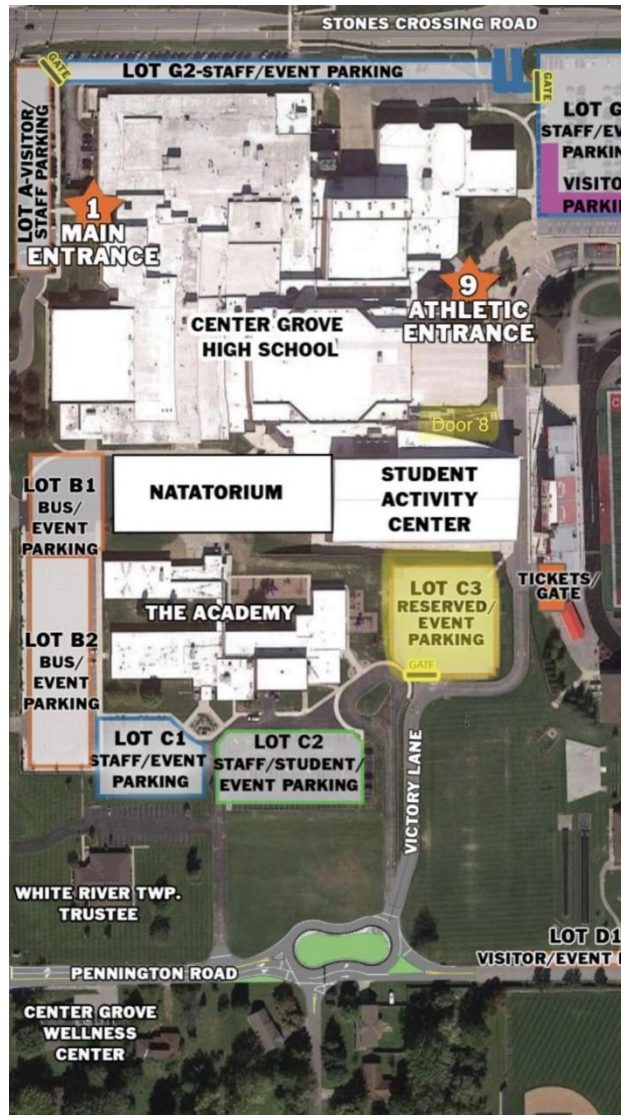

Center Grove High School Map and Directions

Center Grove High School is located at 2717 S Morgantown Rd, Greenwood, IN 46143.

- Arrive on the south side of the school off Pennington Road. Take Victory Lane to Lot C3 Reserved to park (highlighted in yellow).
- On the Northeast corner of the Reserved Lot, there are stairs down to a sidewalk. Take the sidewalk north alongside the Student Activity Center to Door 8 (highlighted in yellow).
- Enter Door 8 and the doors to the Natatorium are on your left down the hallway.