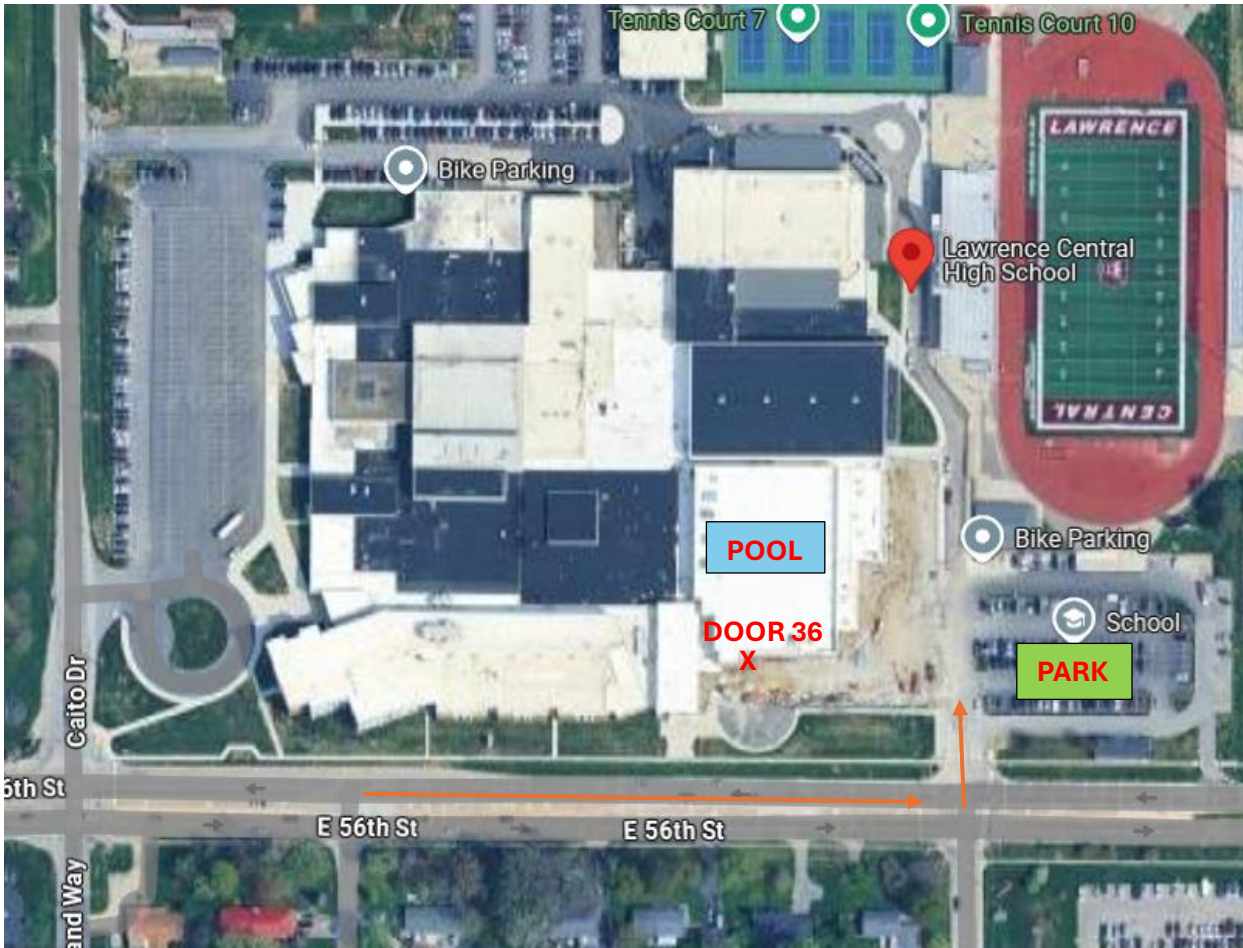

## Lawrence Central High School

- Enter the school campus off 56<sup>th</sup> Street onto Richardt Ave.
- Park in the lot to the right.
- Enter through Door 36 and pool is through the gray door immediately to your right.

**Construction Alert!** The 56<sup>th</sup> St. ramps off 465 are inaccessible coming from the north or going north.

Coming from the north side via 465: Be aware of the construction signage to access 56<sup>th</sup> Street from the Binford/69 exit off 465 (right lane) and taking 75<sup>th</sup> St. to Shadeland. The ramp from 56<sup>th</sup> street to 465 northbound is closed as well. Use your navigation apps!